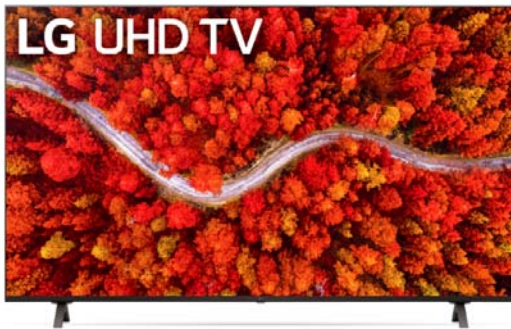

UP80

UHD TV with LG AI ThinQ

75", 65", 55", 50", 43"

Real 4K UHD. Unreal immersion*

Whether it's cinema, sports or games, UHD TV displays realistic images with vivid colour, fine detail and up to four times the pixels of Full HD. Take your entertainment to a new level².

New Magic Remote. Like a magic wand

Easy to hold, the Magic Remote's point-and-scroll function helps make content searches fast and fun.¹² Built-in AI allows easy access to services, handy hotkeys provide shortcuts to favourite streaming apps.¹²