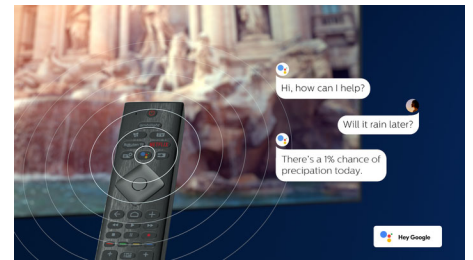

Google Assistant

Control your Philips Android TV with your voice. Want to play a game, watch Netflix, or find content and apps in the Google Play store? Just tell your TV. You can even command all Google Assistant-compatible smart home devices-like dimming the lights and setting the thermostat on movie night. Without leaving the sofa.

androidtv