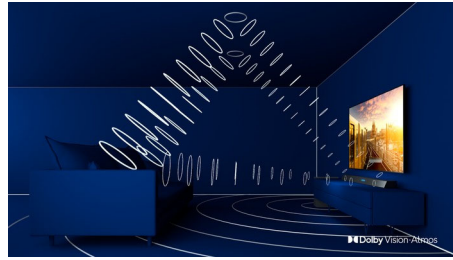

Dolby Vision + Dolby Atmos

Support for Dolby's premium sound and video formats means the HDR content you watch will look-and sound-glorious. You'll enjoy a picture that reflects the director's original intentions and experience spacious sound with real clarity and depth.