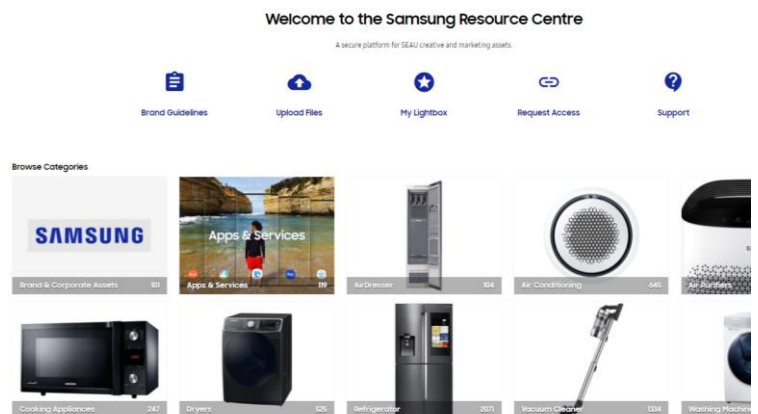

Resource Centre

Product Imagery and Assets available from Samsung Resource Centre: samsung-resources.com.au/asset-bank/action/viewHome